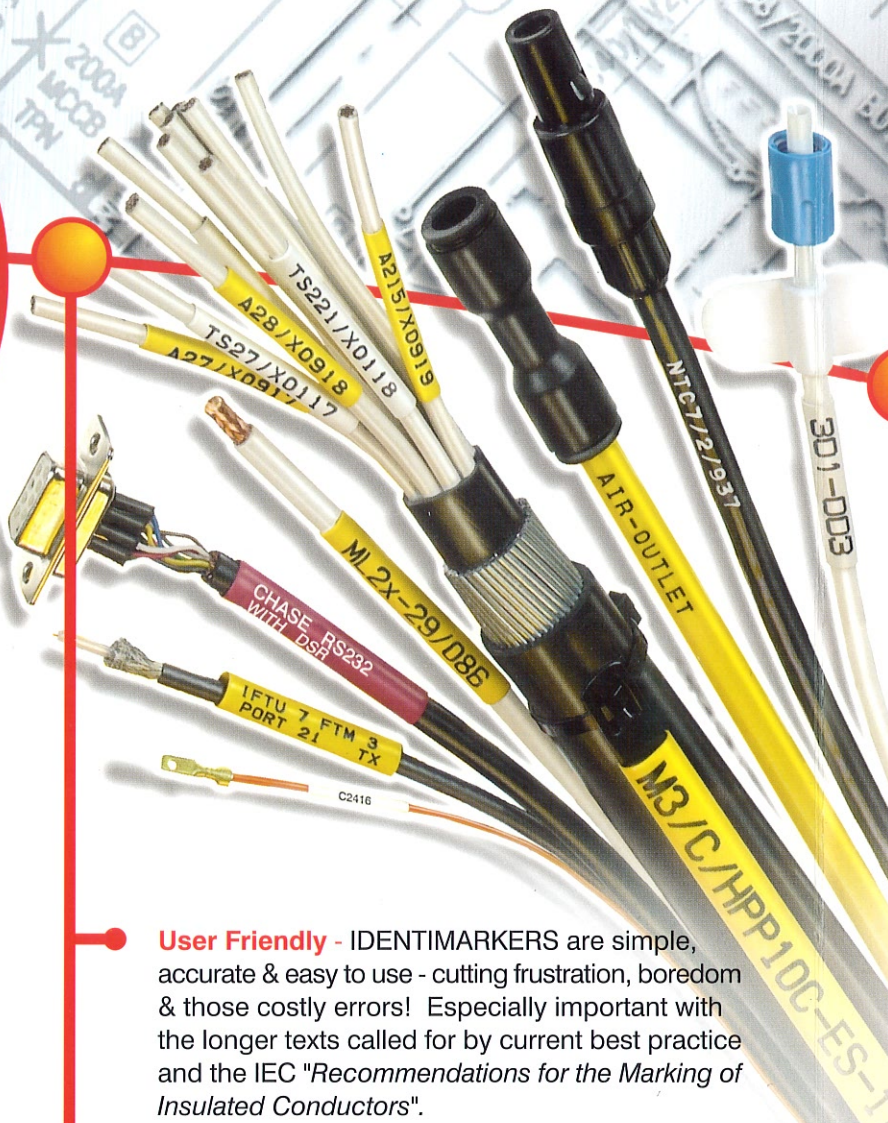

Next Day?

We usually despatch within **3/4 working days**
24 HOUR service often available - no surcharges

User Friendly - IDENTIMARKERS are simple, accurate & easy to use - cutting frustration, boredom & those costly errors! Especially important with the longer texts called for by current best practice and the IEC "Recommendations for the Marking of Insulated Conductors".

Customised - We can include texts of single or multiple lines, one or two-side marking, and even logos & special texts.

Tubing - There are two main types of tubing used; either heat-shrinkable Polyolefin or non-shrink (sized) PVC.

Specifications - Tubing is available to various specifications including UL, Military, Zero-Halogen, Dual Wall Adhesive Lined and Commercial grades to suit your requirements and budget.

Sizes - from 1.2mm to 101.6mm inside diameter and almost any length, depending on the text; clean cut or semi-severed.

Colours - We have an extensive range of colours & clear. White, Yellow, Black, Red, Green & Blue are the most popular.

Economical, Flexible, Speedy & User Friendly - IDENTIMARKERS are "The Mark of Quality".