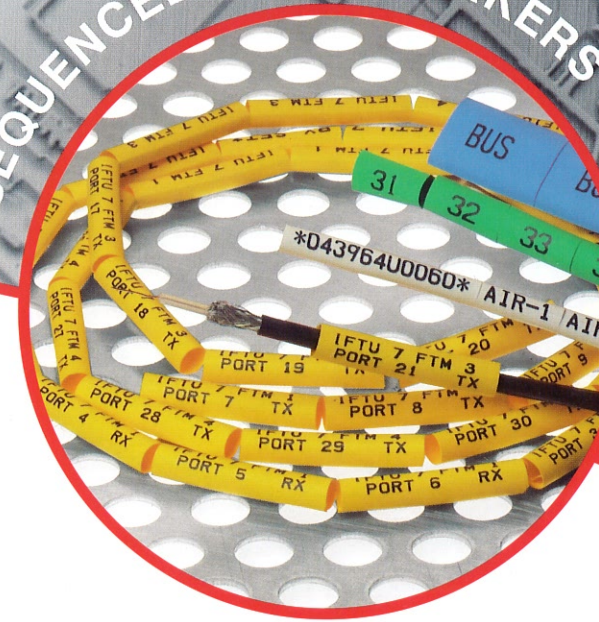

SEQUENCED IDENTIMARKERS

SEQUENCED IDENTIMARKERS are strings of high quality semi-severed marker sleeves produced on our range of computerised machinery. One-off panel requirements or multiple repeats all benefit from the speed & accuracy this service provides.

Sequenced - Your complete schedule of IDENTIMARKERS will be produced semi-severed and packed in the order you want them to be fitted.

Serialised - Decimal or Hexadecimal - with or without prefix &/or suffix are a speciality, just let us know your requirements.

Availability - NEXT DAY service is often available, 3-4 days is our standard service, scheduled deliveries welcome.

Economy - IDENTIMARKERS reduce costs. Often cheaper than alternative identification systems, they are also more quickly and easily fitted, giving substantial labour savings.

Marking Schedules - We can convert identification texts from a spreadsheet, text file, or perhaps downloaded from the CAD system to an ordering schedule, sent to us as a (PC) file, by e-mail or disc for complete accuracy, improved quality and discounted prices. Computer text files (see opposite) give us production savings, which are passed on to the customer as a discount!

NB. We can still work from hand-written or typed lists and drawings if more convenient.

Examples of marking schedules:

TEXT (7.0 dia yellow PVC tube)	QTY.
ACF121 / 15	2
BDE123 / 16	4
XYZ124 / 17	45
PC1	250
24V +	125
SPARE	16
M3 / C / HPP10B - ES - 1	2
TEXT (3.2 dia white Heat-Shrink tube)	QTY.
C / E6-PSLL-132A / 1	1
NO / E6-PSLL-132A / 2	1
NO / E6-LSL-624 / 26	1
NC / E6-PDSH-627 / 27-321458	1
+ / E6-TB-626 / 1	2
- / E6-JB-9 / 1	1
ABC120 / 14	4

Save the schedule as a (PC) computer file in one of many formats including:

Microsoft Excel (*.xls)   **Microsoft Word** (*.doc)
Text ASCII (*.txt)   Lotus 1-2-3
Dbase   Borland Quattro Pro

Send the File by e-mail to sales@identimark.co.uk (or on disc) for conversion, alternatively, print out & Fax or post your schedule for our operators to key-in.